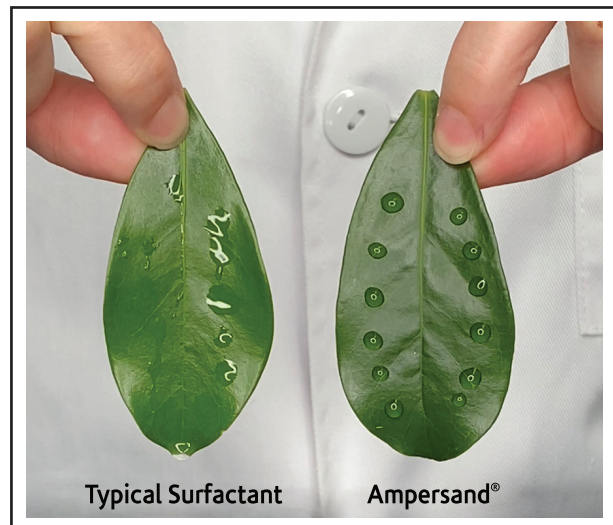

OMRI listed, but designed to work synergistically with both organic and conventional actives, Ampersand is not a surfactant, and works differently than spreader/stickers.

HOW DOES AMPERSAND WORK?

Ampersand works by controlling the water in your tank mix. Starting at the nozzle stage, Ampersand guides tank mix spray droplets from the tank to the leaf.

- Meticulous droplet control eliminates both fines and large droplets, resulting in 3X more spray to the leaf.
- Adhesive properties keep spray droplets on the leaf and prevent bounce, shatter and roll-off.
- A high volume droplet with humectants keep spray droplets in a liquid state 2X longer than surfactants, giving actives double the time to perform their functions.
- Droplets also have 4X the wash-off resistance from rain and overhead irrigation.

WHY SHOULD I USE AMPERSAND?

Performance:

- 49% increased control for conventional herbicides
- 79% increased control for organic herbicides
- 44% improved control for mites
- 23.5% improved control for thrips
- 26% increased control for fungicides
- and more!

Benefits:

- Low use rates to achieve results
- Allows A.I.s to also be used at low use rates while improving performance
- Achieves increased performance even in high temperature/low humidity climates
- No phytotoxicity
- Mixes readily with oils
- OMRI listed
- Category IV toxicology - no signal words required

WHO IS ATTUNE AGRICULTURE?

Born from over 100 years of hydrocolloid expertise, Attune Agriculture combines deep roots in food science and agriculture to create products dedicated to providing the world with agricultural tools that are both performance based and safe for the environment and the people who use them. For more information, please visit www.attuneag.com.

For more details or to buy, contact your local Ag retailer or email us at sales@attuneag.com.

1-800-657-0745 | www.carlinsales.com

www.attuneag.com

Proven Science. Precise Performance.
Smarter Agriculture.®